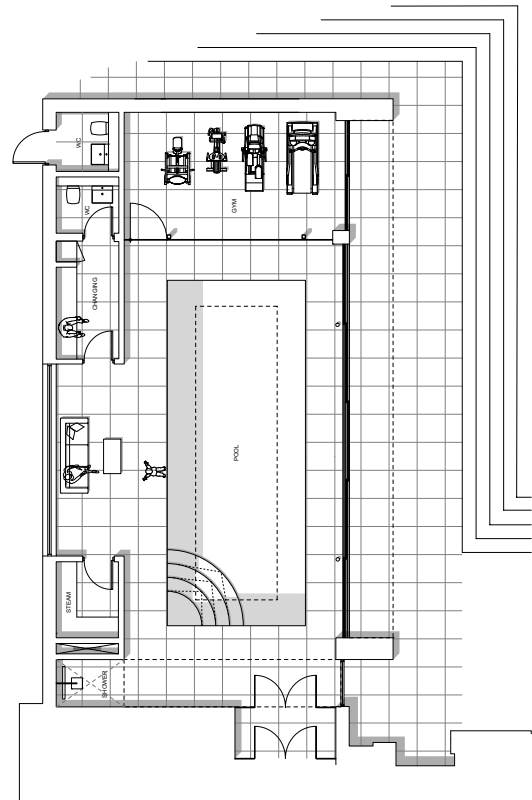

Hale Brown | Architects

Unit 3 - Phoenix Wharf, Eel Pie Island, Twickenham TW1 3DY T: 020 8977 6946 E: mail@halebrown.com W: www@halebrown.com